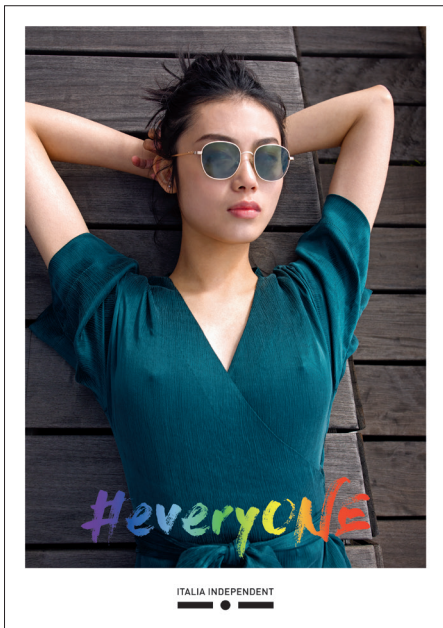

5923.030.041
Army Green and Sand
NEW

5923.044.041
Brown
NEW

SS2018
VISUAL & POP MATERIAL

**ADV
CAMPAIGN**

CODE: II.SS18.001

Eyewear: JOANNA 05250.075.000

CODE: II.SS18.002

Eyewear: JOANNA 05250.121.009