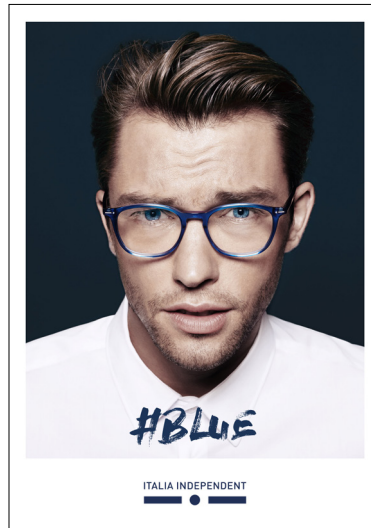

P871

Self supporting expositive element.

Dimensions: 18 x 9 x 1,8 cm

Desk Display

P983

Free standing desk display for 3 eyewear made in blue plexiglass.

Dimensions: 20 x 29 x 17 cm

Advertising

OPTICAL

MAN

Eyewear: 5861.020.GLS

WOMAN

Eyewear: 5863.057.GLS

Advertising

SUN

REBEL SOUL